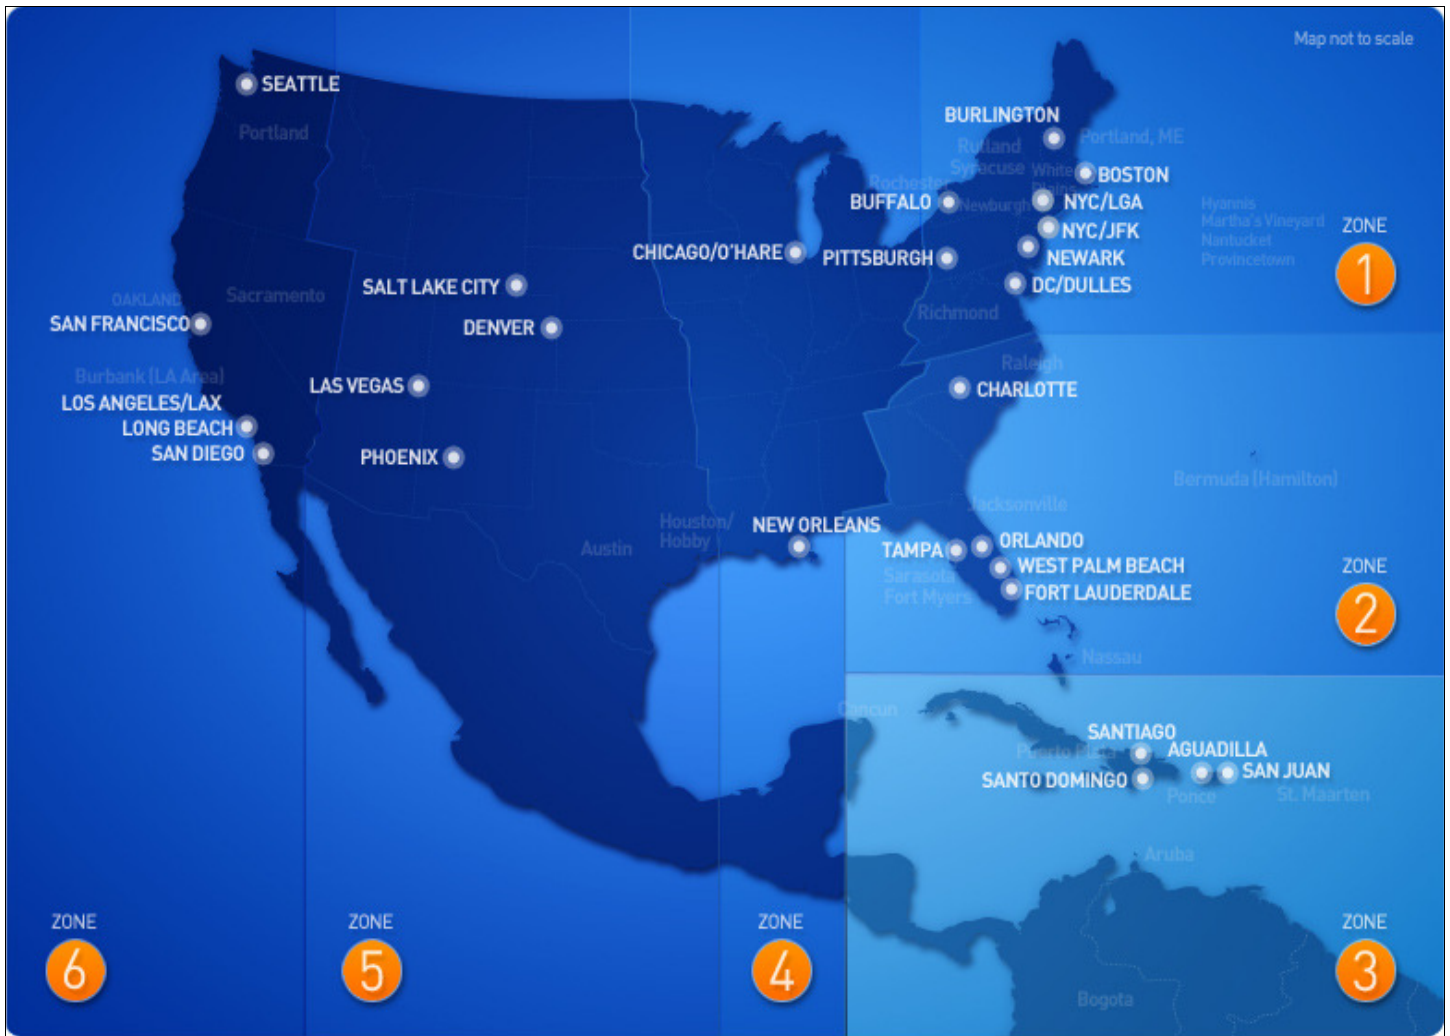

## JetBlue—Where We Cargo

### Express Cargo

The ideal choice for time-sensitive shipments. Cargo is shipped on the next available flight and ready for pick up two hours\* from flight arrival time. (\*Three Hours for JFK)

### General Cargo

JetBlue Cargo's standard shipping service. Cargo is shipped based on flight and space availability and ready for pick up 48 hours\* from the time it is dropped off.